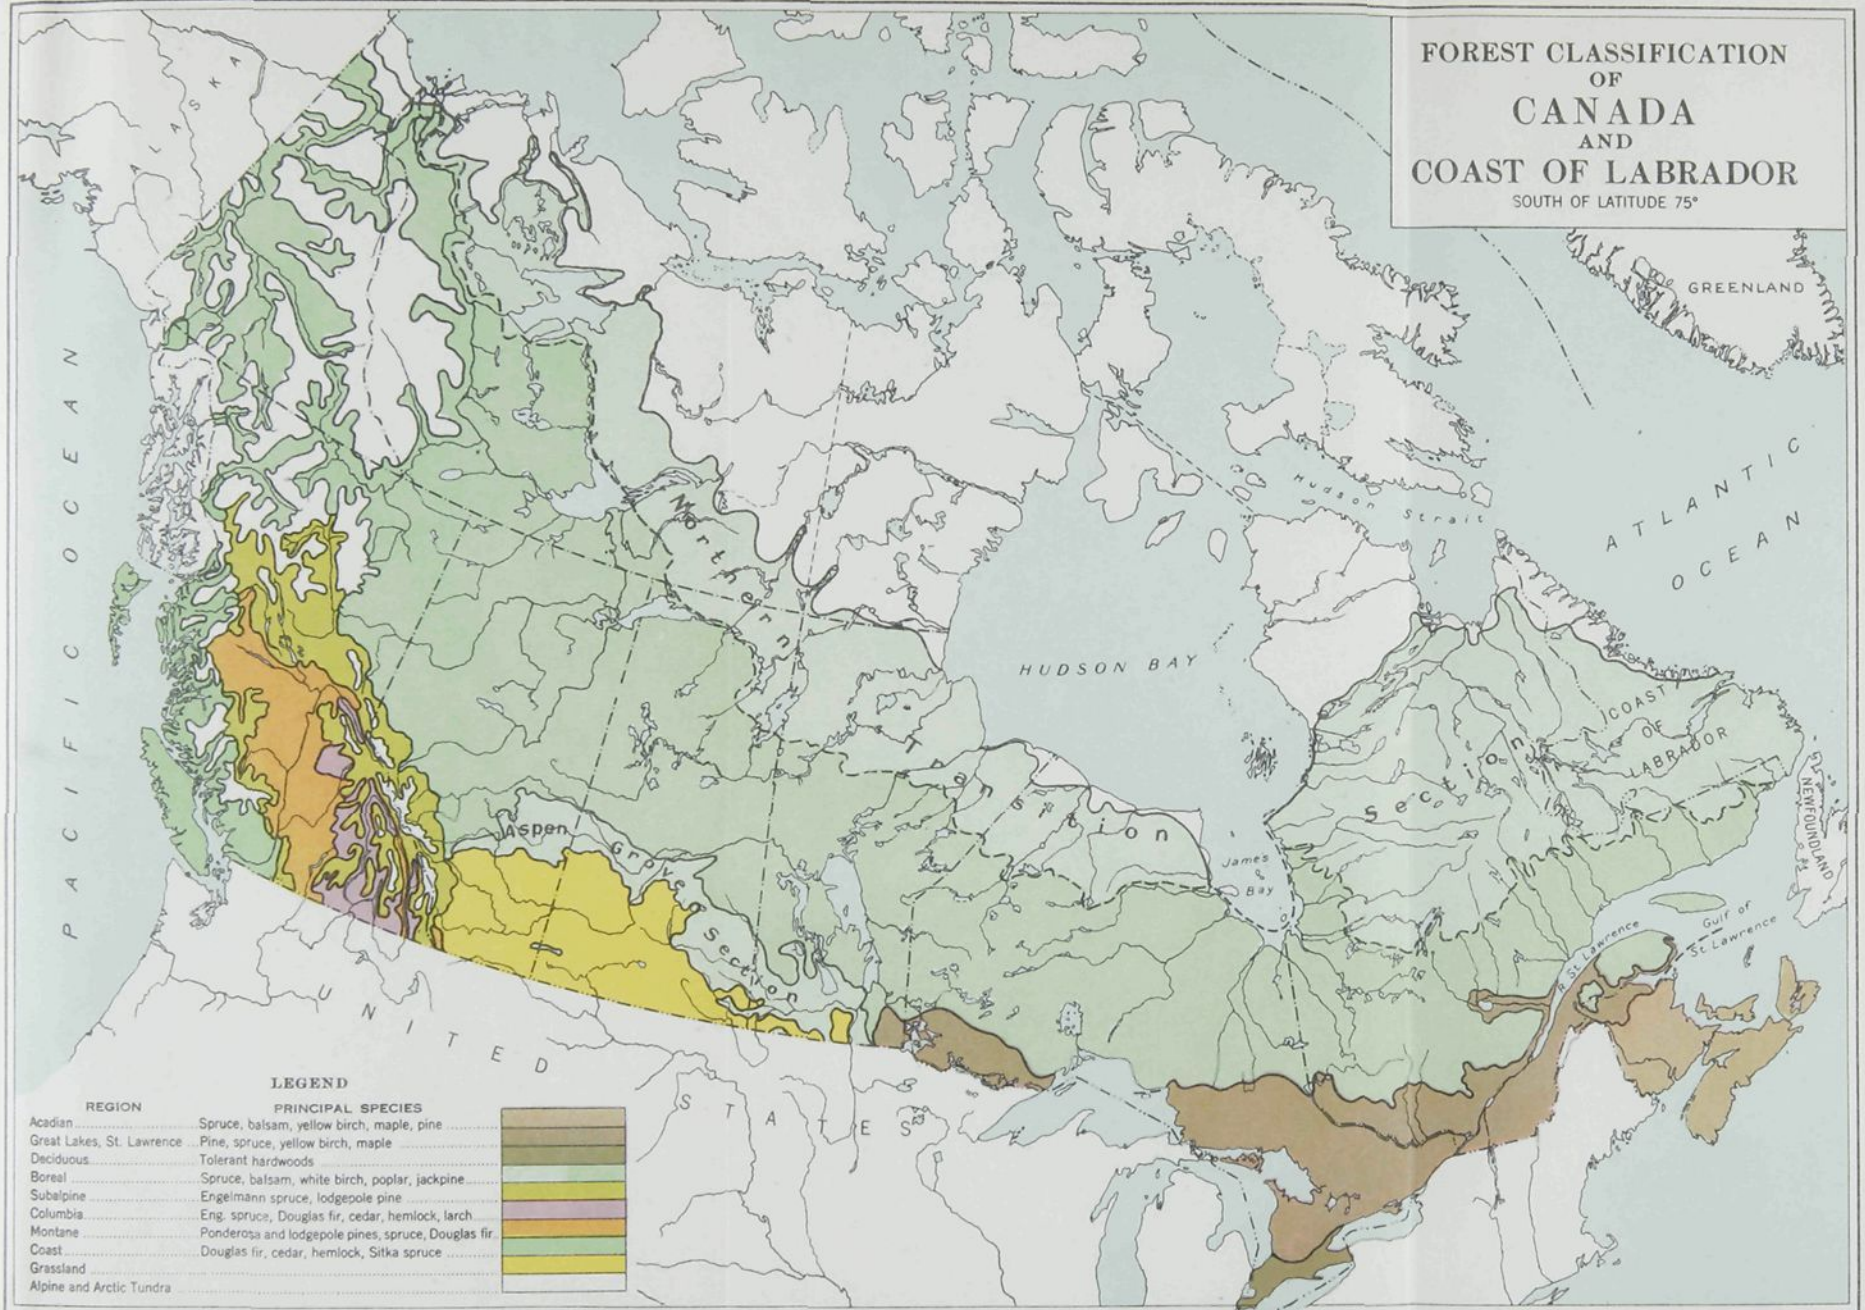

FOREST CLASSIFICATION
OF
CANADA
AND
COAST OF LABRADOR
SOUTH OF LATITUDE 75°

LEGEND

REGION	PRINCIPAL SPECIES
Acadian	Spruce, balsam, yellow birch, maple, pine
Great Lakes, St. Lawrence	Pine, spruce, yellow birch, maple
Deciduous	Tolerant hardwoods
Boreal	Spruce, balsam, white birch, poplar, jackpine
Subalpine	Engelmann spruce, lodgepole pine
Columbia	Eng. spruce, Douglas fir, cedar, hemlock, larch
Montane	Ponderosa and lodgepole pines, spruce, Douglas fir
Coast	Douglas fir, cedar, hemlock, Sitka spruce
Grassland	
Alpine and Arctic Tundra	

Forest information prepared by the Dominion Forest Service. Base map and lithographic plates from Surveyor General's Office, Ottawa. Printed by the Geographical Section, General Staff, Department of National Defence.